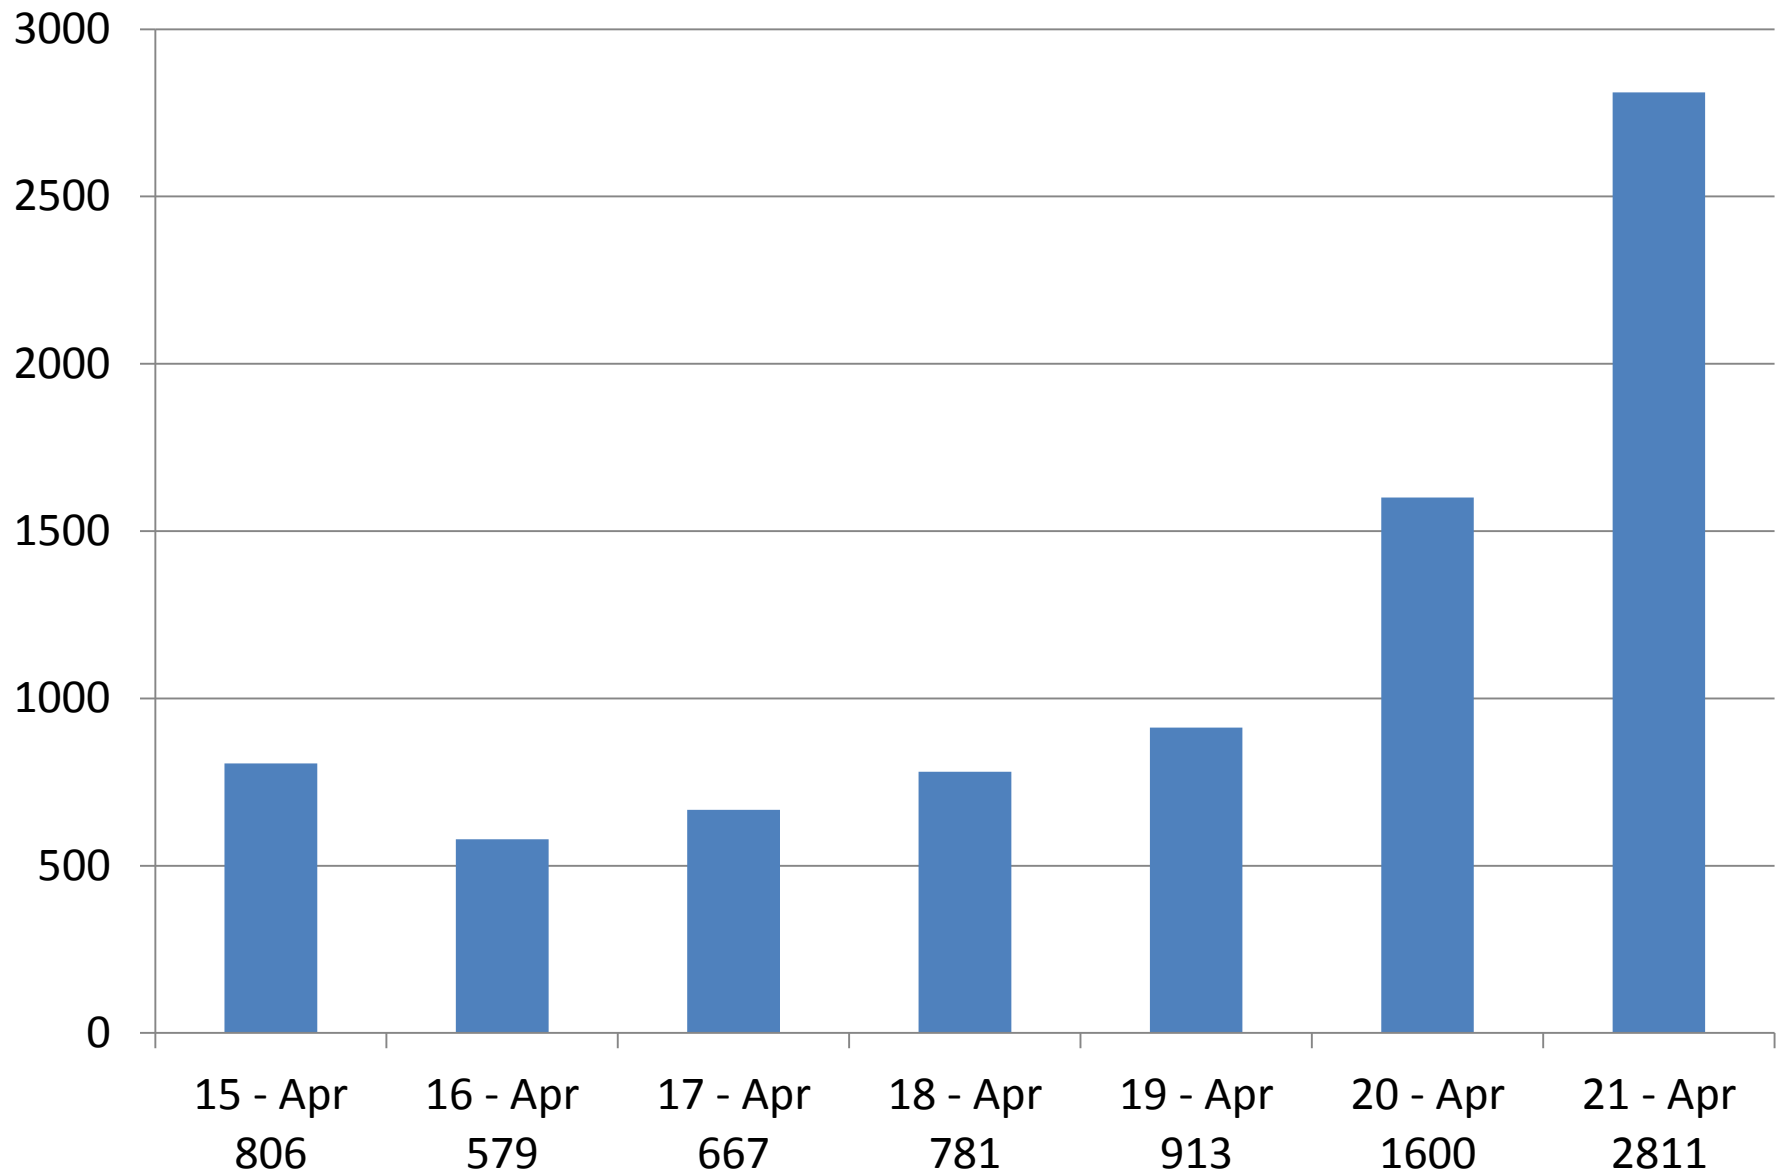

Cincinnati Bell Connector Streetcar Weekly Ridership | April 1 – 7, 2018

Cincinnati Bell Connector Streetcar Weekly Ridership | April 8 - 14, 2018

Cincinnati Bell Connector Streetcar Weekly Ridership | April 15 - 21, 2018

Cincinnati Bell Connector Streetcar Weekly Ridership | April 22 - 28, 2018

Cincinnati Bell Connector Streetcar Weekly Ridership | April 29 – May 5, 2018