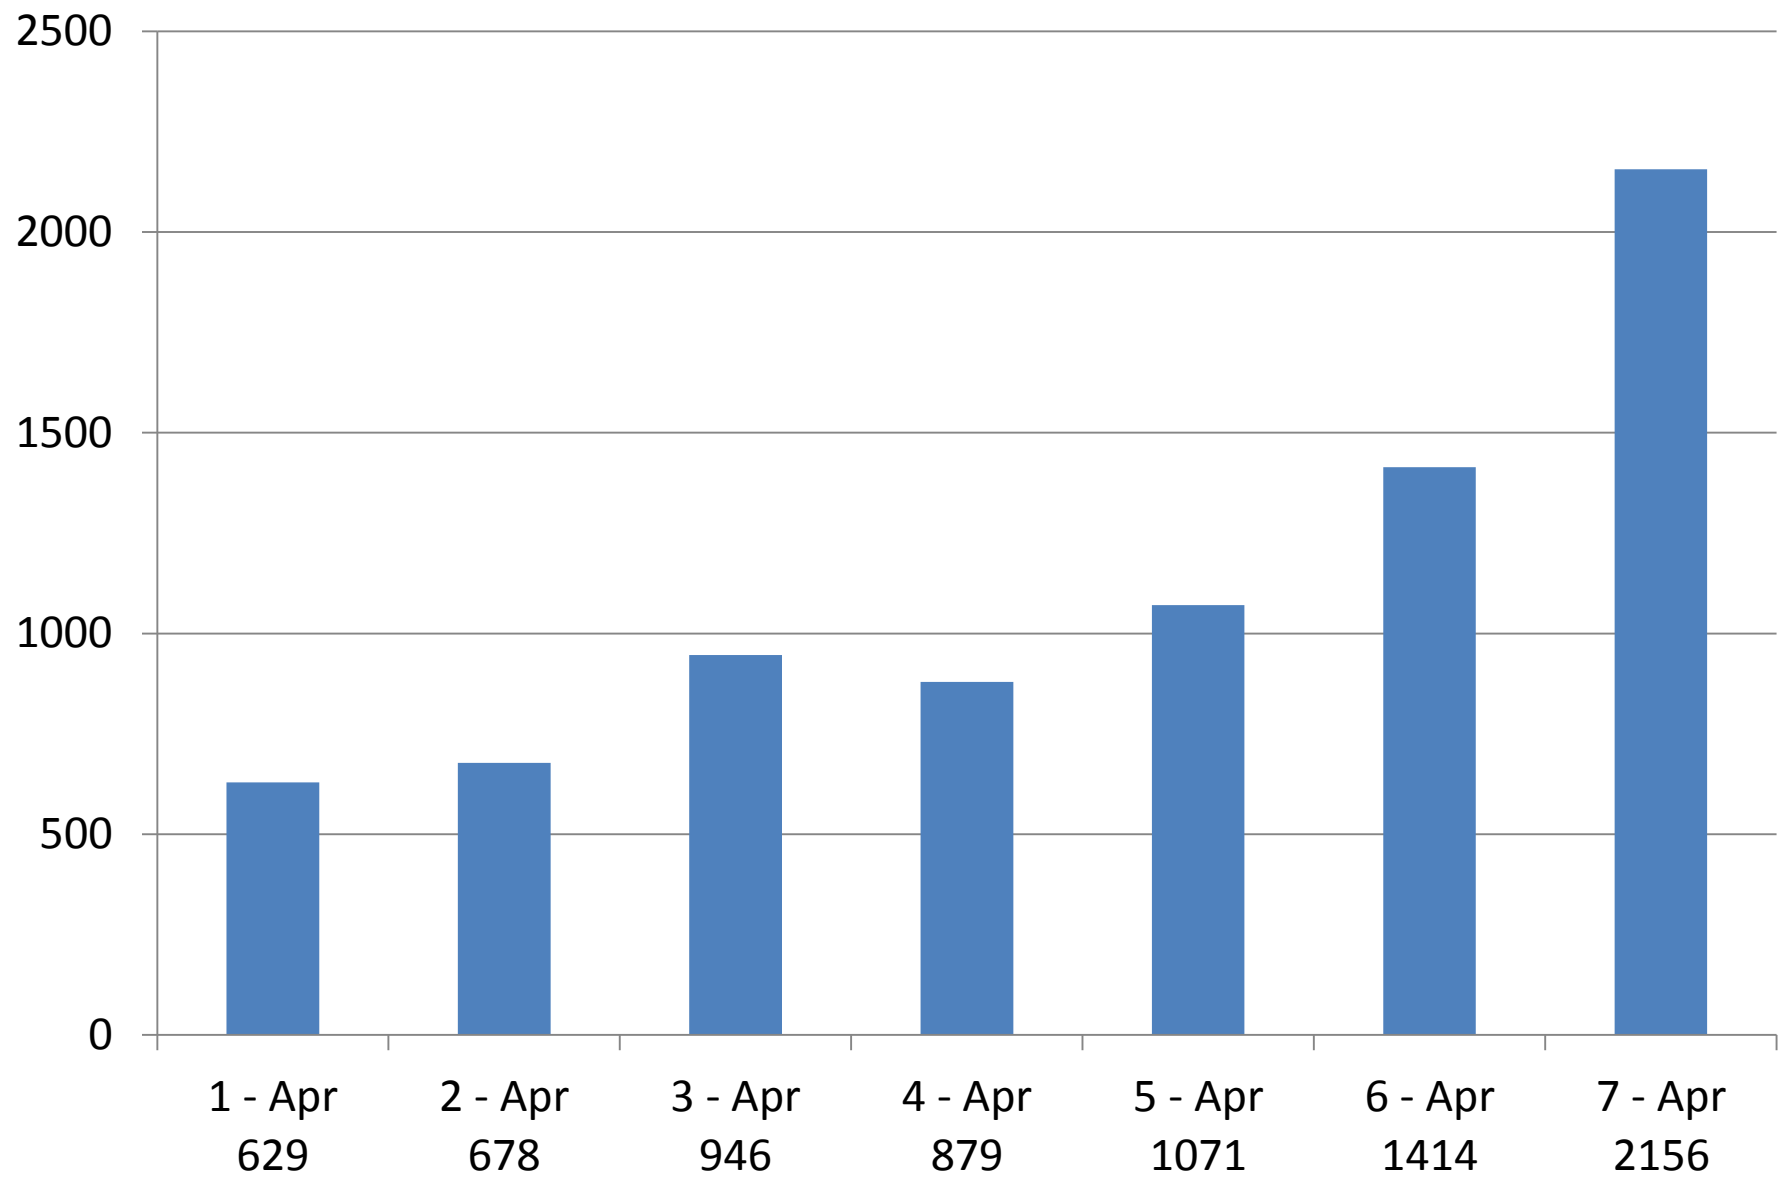

Cincinnati Bell Connector Streetcar Weekly Ridership | April 1 – 7, 2018

Cincinnati Bell Connector Streetcar Weekly Ridership | April 8 - 14, 2018

Cincinnati Bell Connector Streetcar Weekly Ridership | April 15 - 21, 2018

Cincinnati Bell Connector Streetcar Weekly Ridership | April 22 - 28, 2018

Cincinnati Bell Connector Streetcar Weekly Ridership | April 29 – May 5, 2018