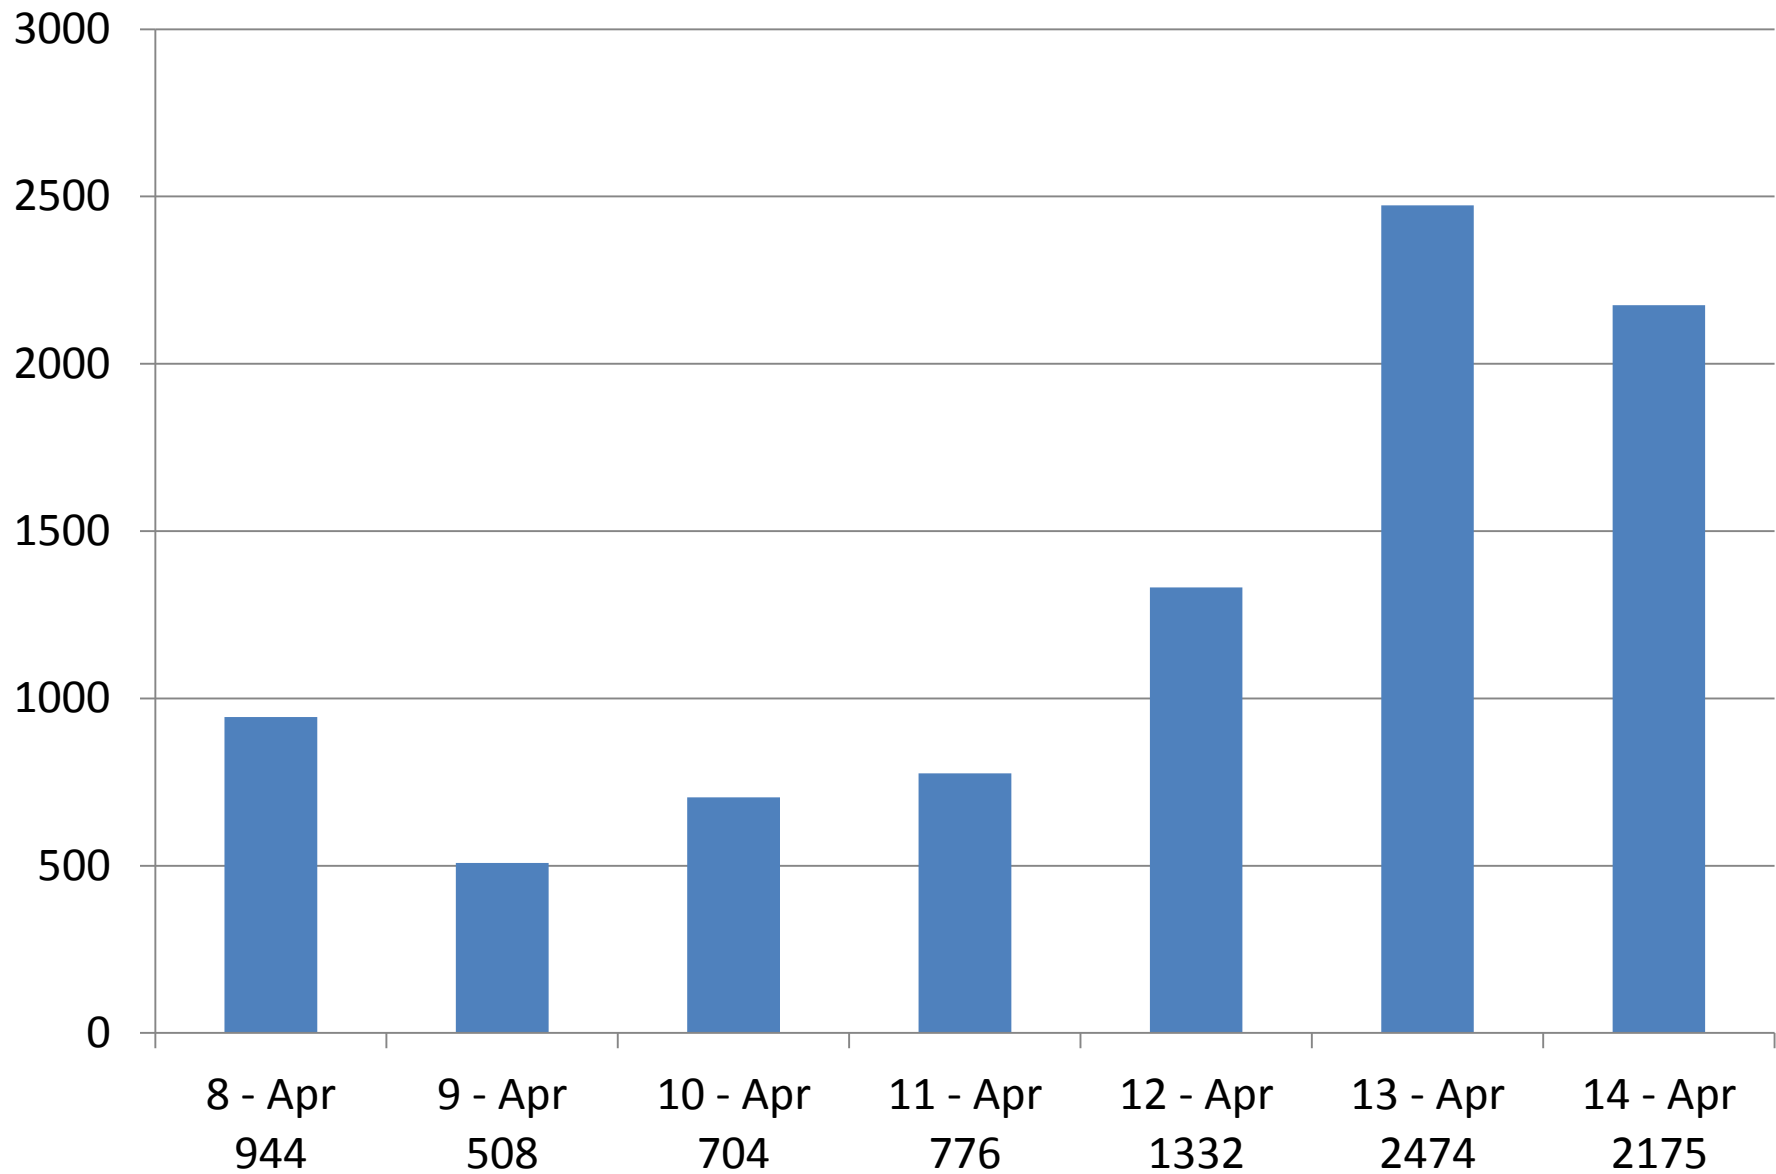

Cincinnati Bell Connector Streetcar Weekly Ridership | April 1 – 7, 2018

Cincinnati Bell Connector Streetcar Weekly Ridership | April 8 - 14, 2018

Cincinnati Bell Connector Streetcar Weekly Ridership | April 15 - 21, 2018

Cincinnati Bell Connector Streetcar Weekly Ridership | April 22 - 28, 2018

Cincinnati Bell Connector Streetcar Weekly Ridership | April 29 – May 5, 2018