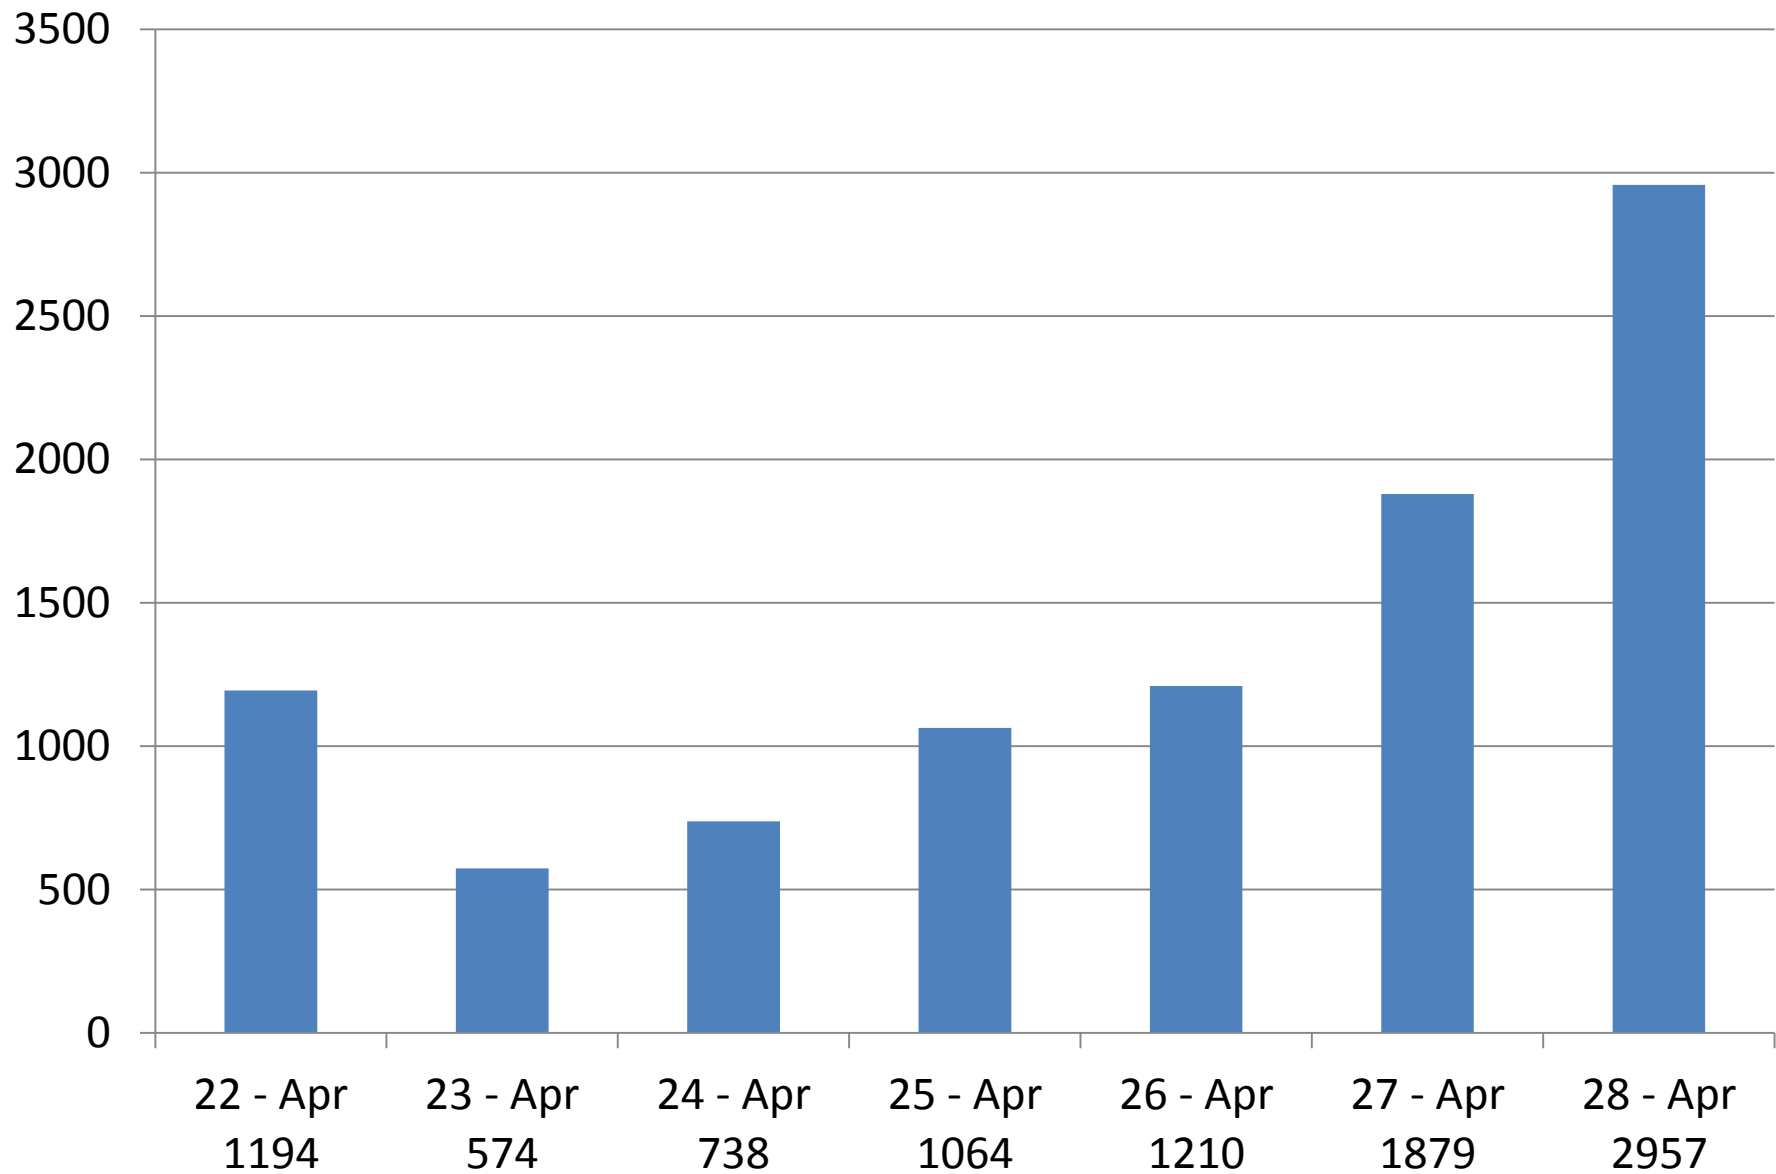

Cincinnati Bell Connector Streetcar Weekly Ridership | April 1 – 7, 2018

Cincinnati Bell Connector Streetcar Weekly Ridership | April 8 - 14, 2018

Cincinnati Bell Connector Streetcar Weekly Ridership | April 15 - 21, 2018

Cincinnati Bell Connector Streetcar Weekly Ridership | April 22 - 28, 2018

Cincinnati Bell Connector Streetcar Weekly Ridership | April 29 – May 5, 2018