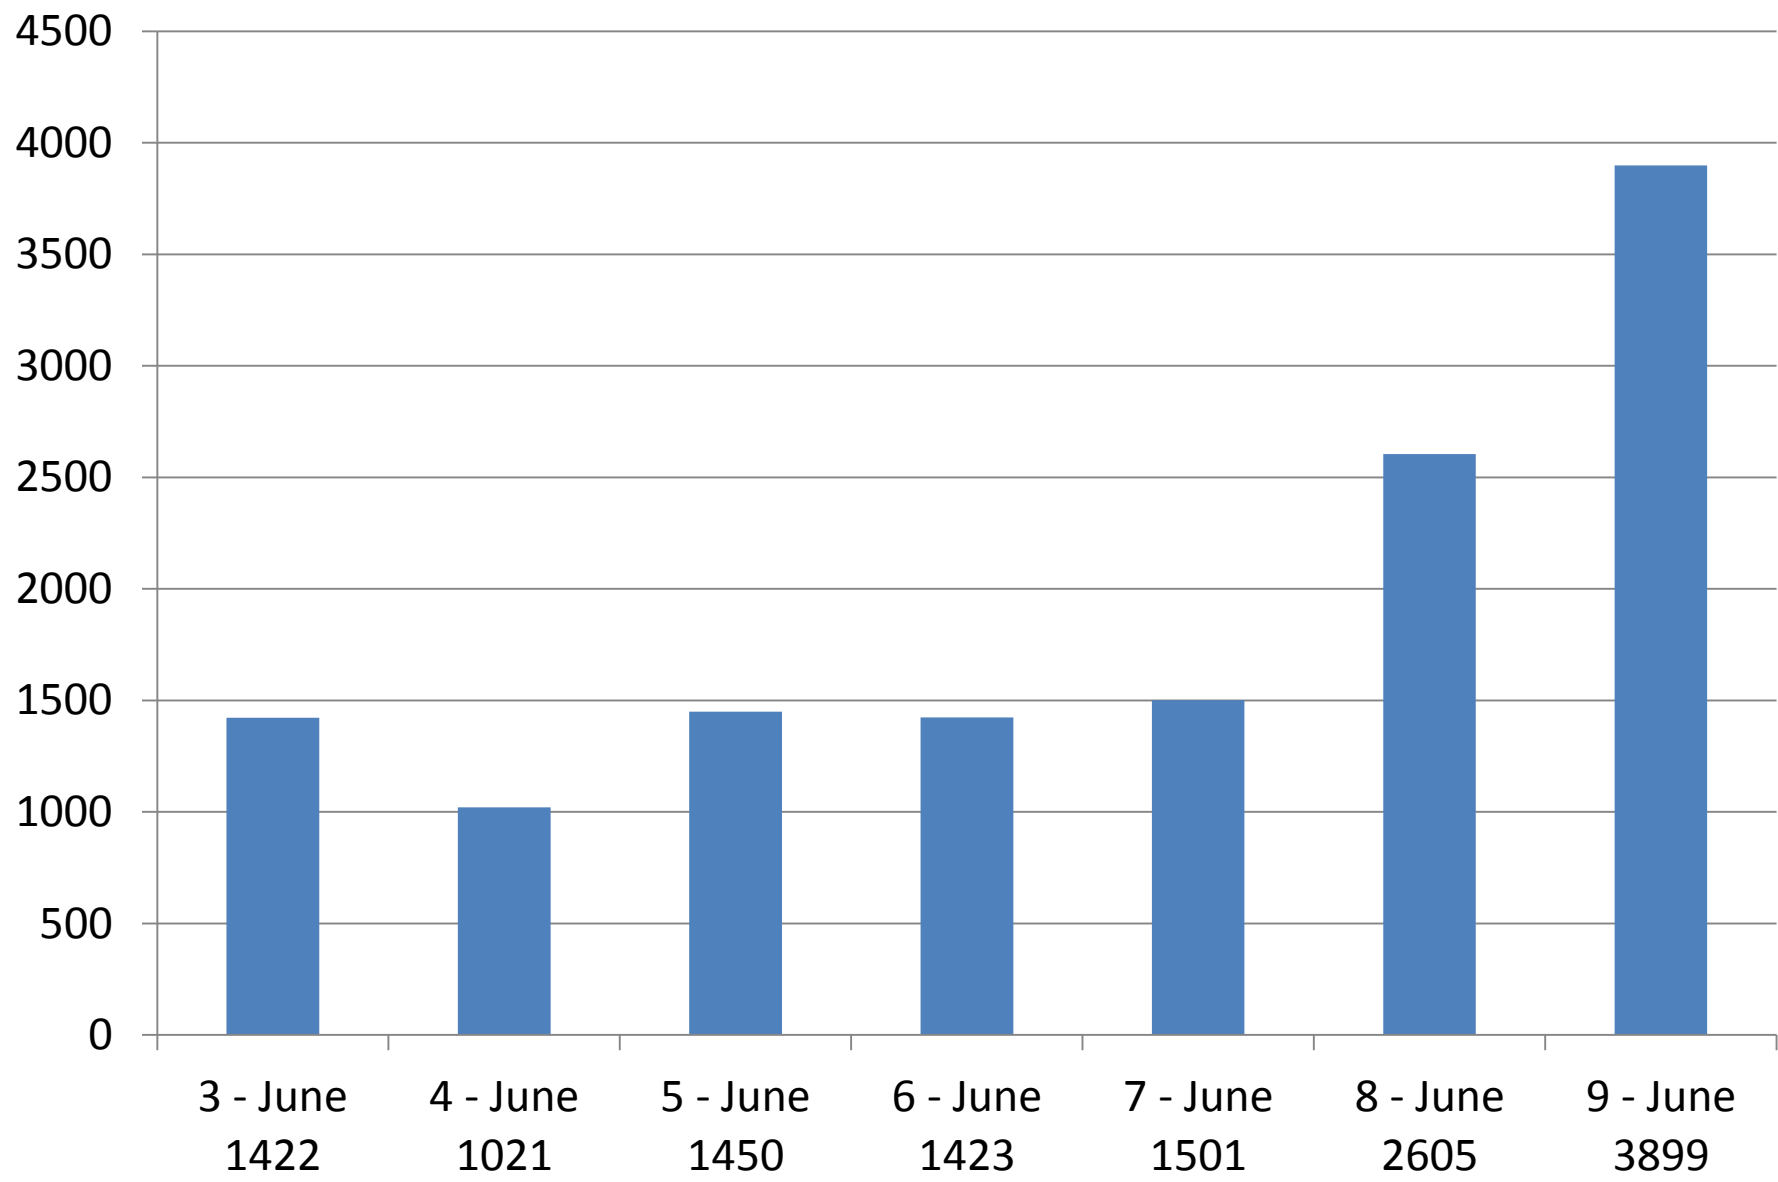

Cincinnati Bell Connector Streetcar Weekly Ridership | May 27 – June 2, 2018

Cincinnati Bell Connector Streetcar Weekly Ridership | June 3 – June 9, 2018

Cincinnati Bell Connector Streetcar Weekly Ridership | June 10 – June 16, 2018

Cincinnati Bell Connector Streetcar Weekly Ridership | June 17 - 23, 2018

Cincinnati Bell Connector Streetcar Weekly Ridership | June 24 - 30, 2018