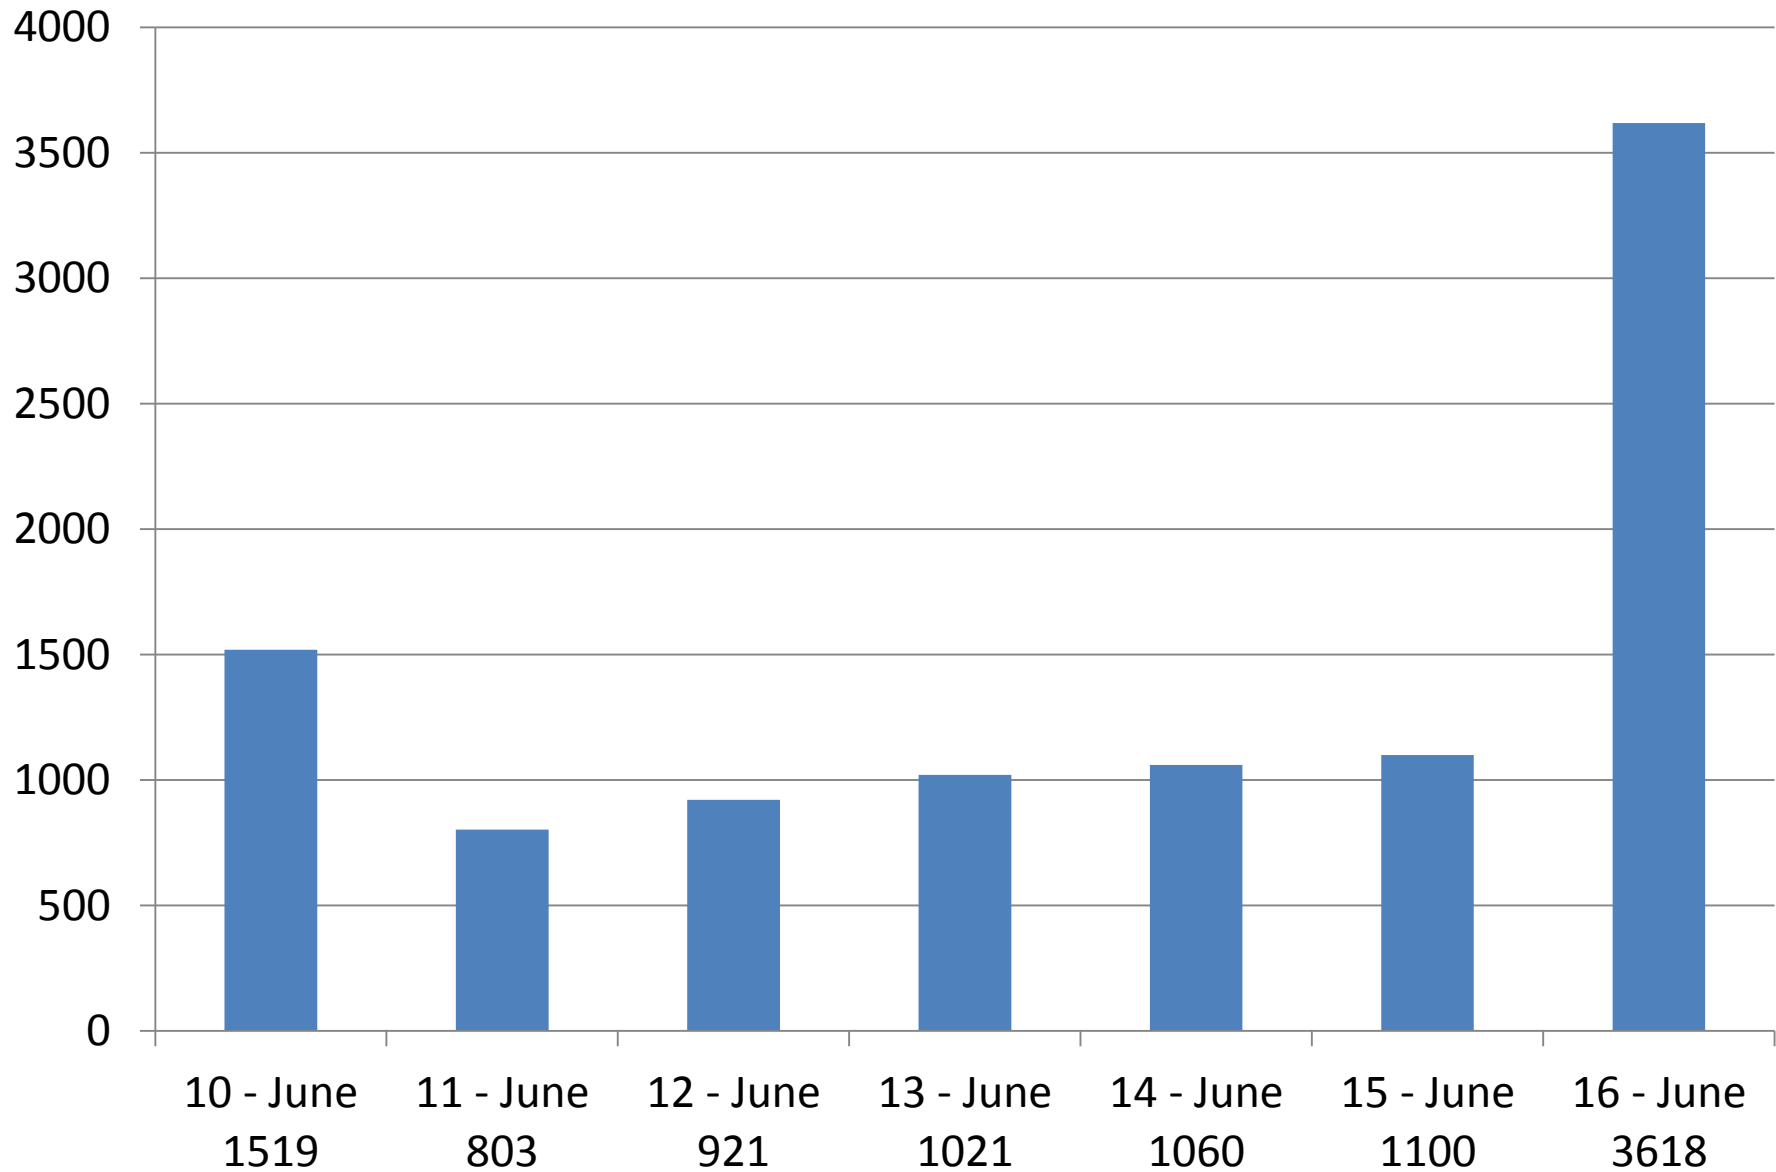

Cincinnati Bell Connector Streetcar Weekly Ridership | May 27 – June 2, 2018

Cincinnati Bell Connector Streetcar Weekly Ridership | June 3 – June 9, 2018

Cincinnati Bell Connector Streetcar Weekly Ridership | June 10 – June 16, 2018

Cincinnati Bell Connector Streetcar Weekly Ridership | June 17 - 23, 2018

Cincinnati Bell Connector Streetcar Weekly Ridership | June 24 - 30, 2018