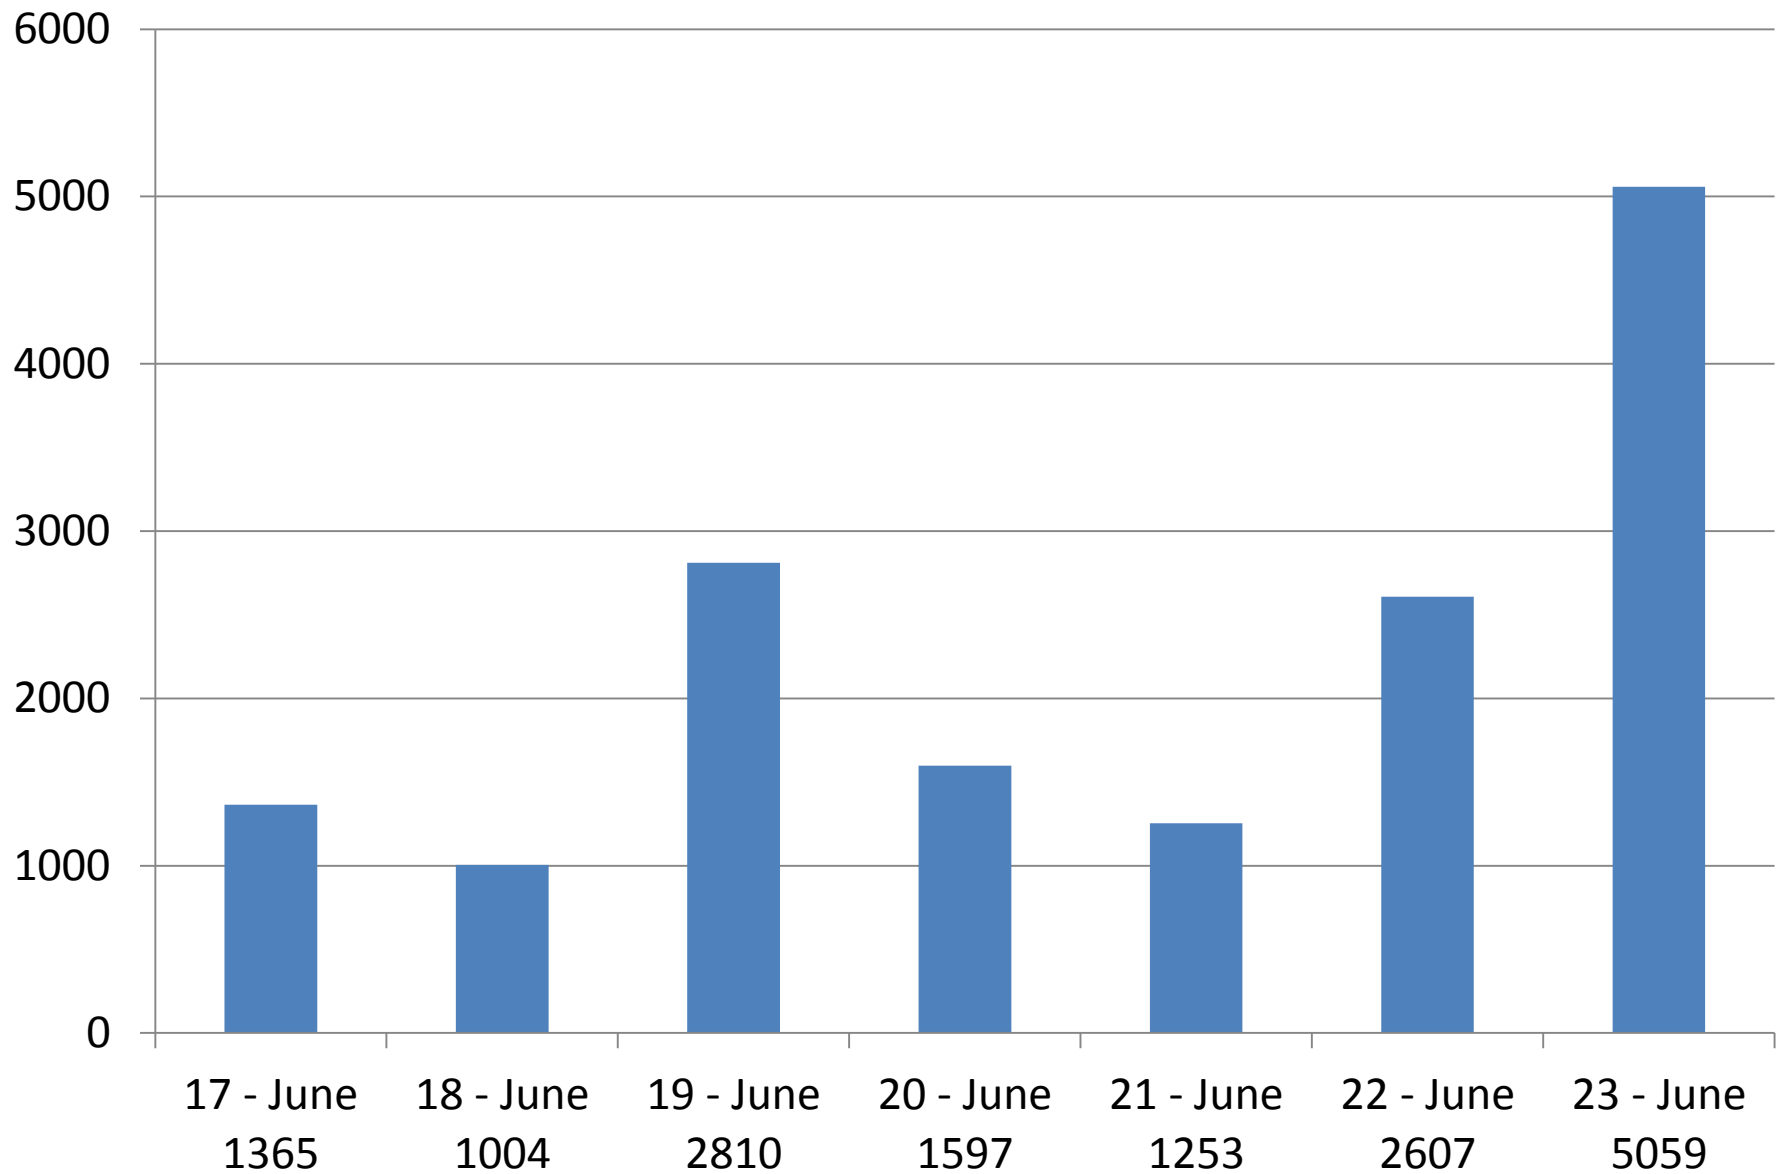

Cincinnati Bell Connector Streetcar Weekly Ridership | May 27 – June 2, 2018

Cincinnati Bell Connector Streetcar Weekly Ridership | June 3 – June 9, 2018

Cincinnati Bell Connector Streetcar Weekly Ridership | June 10 – June 16, 2018

Cincinnati Bell Connector Streetcar Weekly Ridership | June 17 - 23, 2018

Cincinnati Bell Connector Streetcar Weekly Ridership | June 24 - 30, 2018