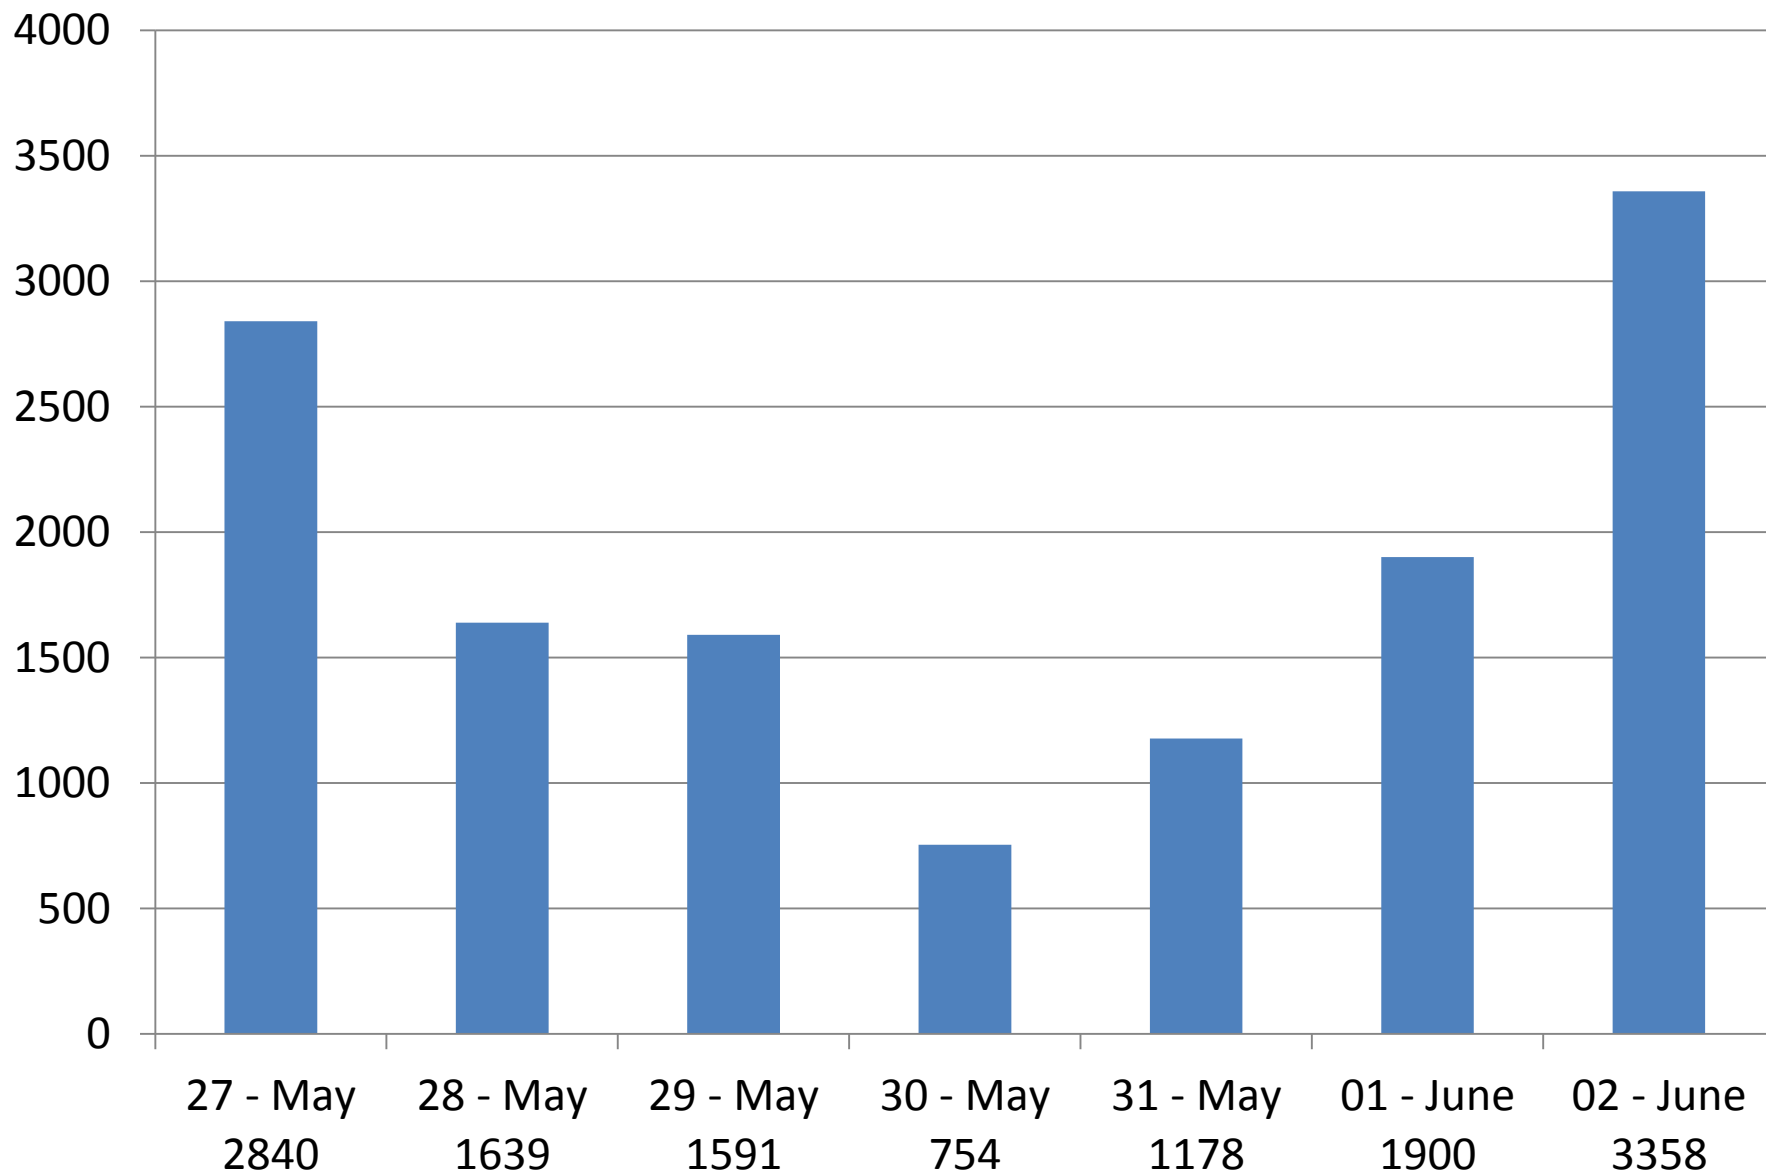

Cincinnati Bell Connector Streetcar Weekly Ridership | May 27 – June 2, 2018

Cincinnati Bell Connector Streetcar Weekly Ridership | June 3 – June 9, 2018

Cincinnati Bell Connector Streetcar Weekly Ridership | June 10 – June 16, 2018

Cincinnati Bell Connector Streetcar Weekly Ridership | June 17 - 23, 2018

Cincinnati Bell Connector Streetcar Weekly Ridership | June 24 - 30, 2018