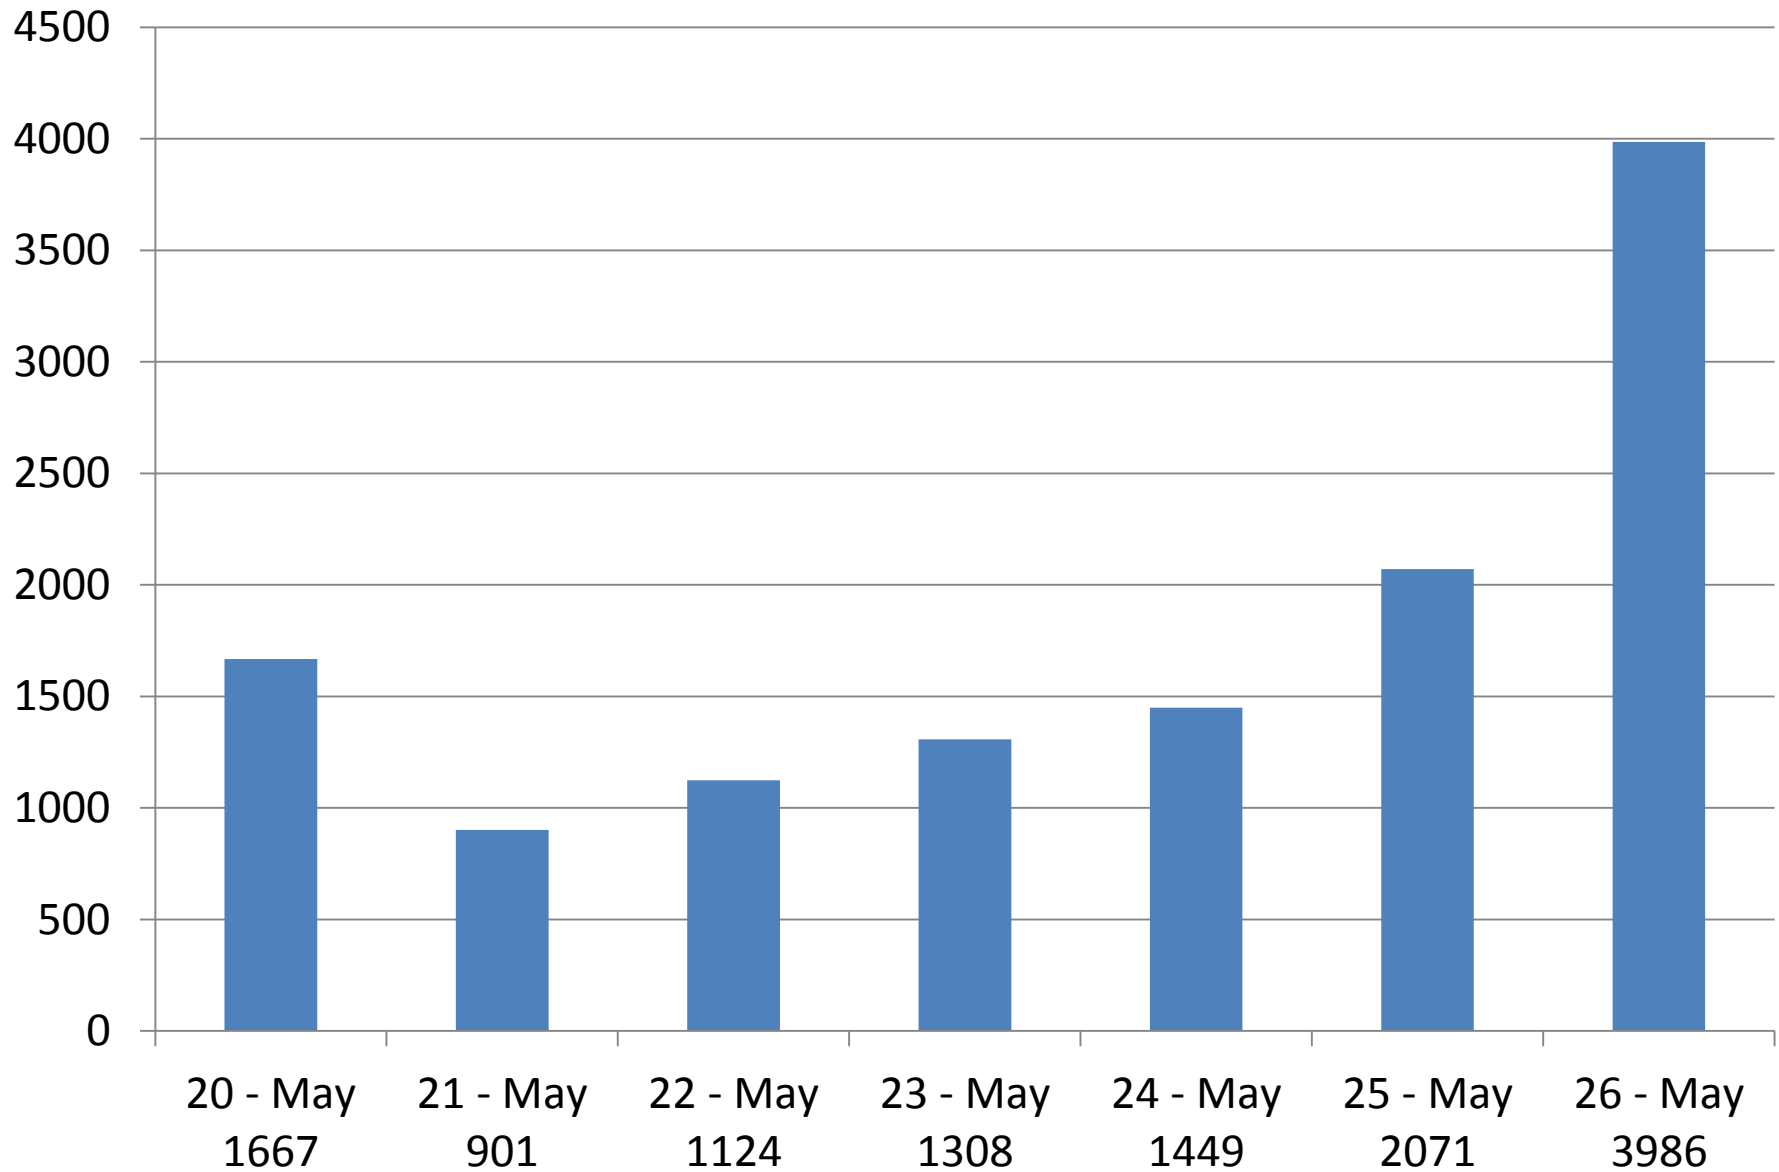

Cincinnati Bell Connector Streetcar Weekly Ridership | April 29 – May 5, 2018

Cincinnati Bell Connector Streetcar Weekly Ridership | May 6 - 12, 2018

Cincinnati Bell Connector Streetcar Weekly Ridership | May 13 - 19, 2018

Cincinnati Bell Connector Streetcar Weekly Ridership | May 20 - 26, 2018

Cincinnati Bell Connector Streetcar Weekly Ridership | May 27 – June 2, 2018