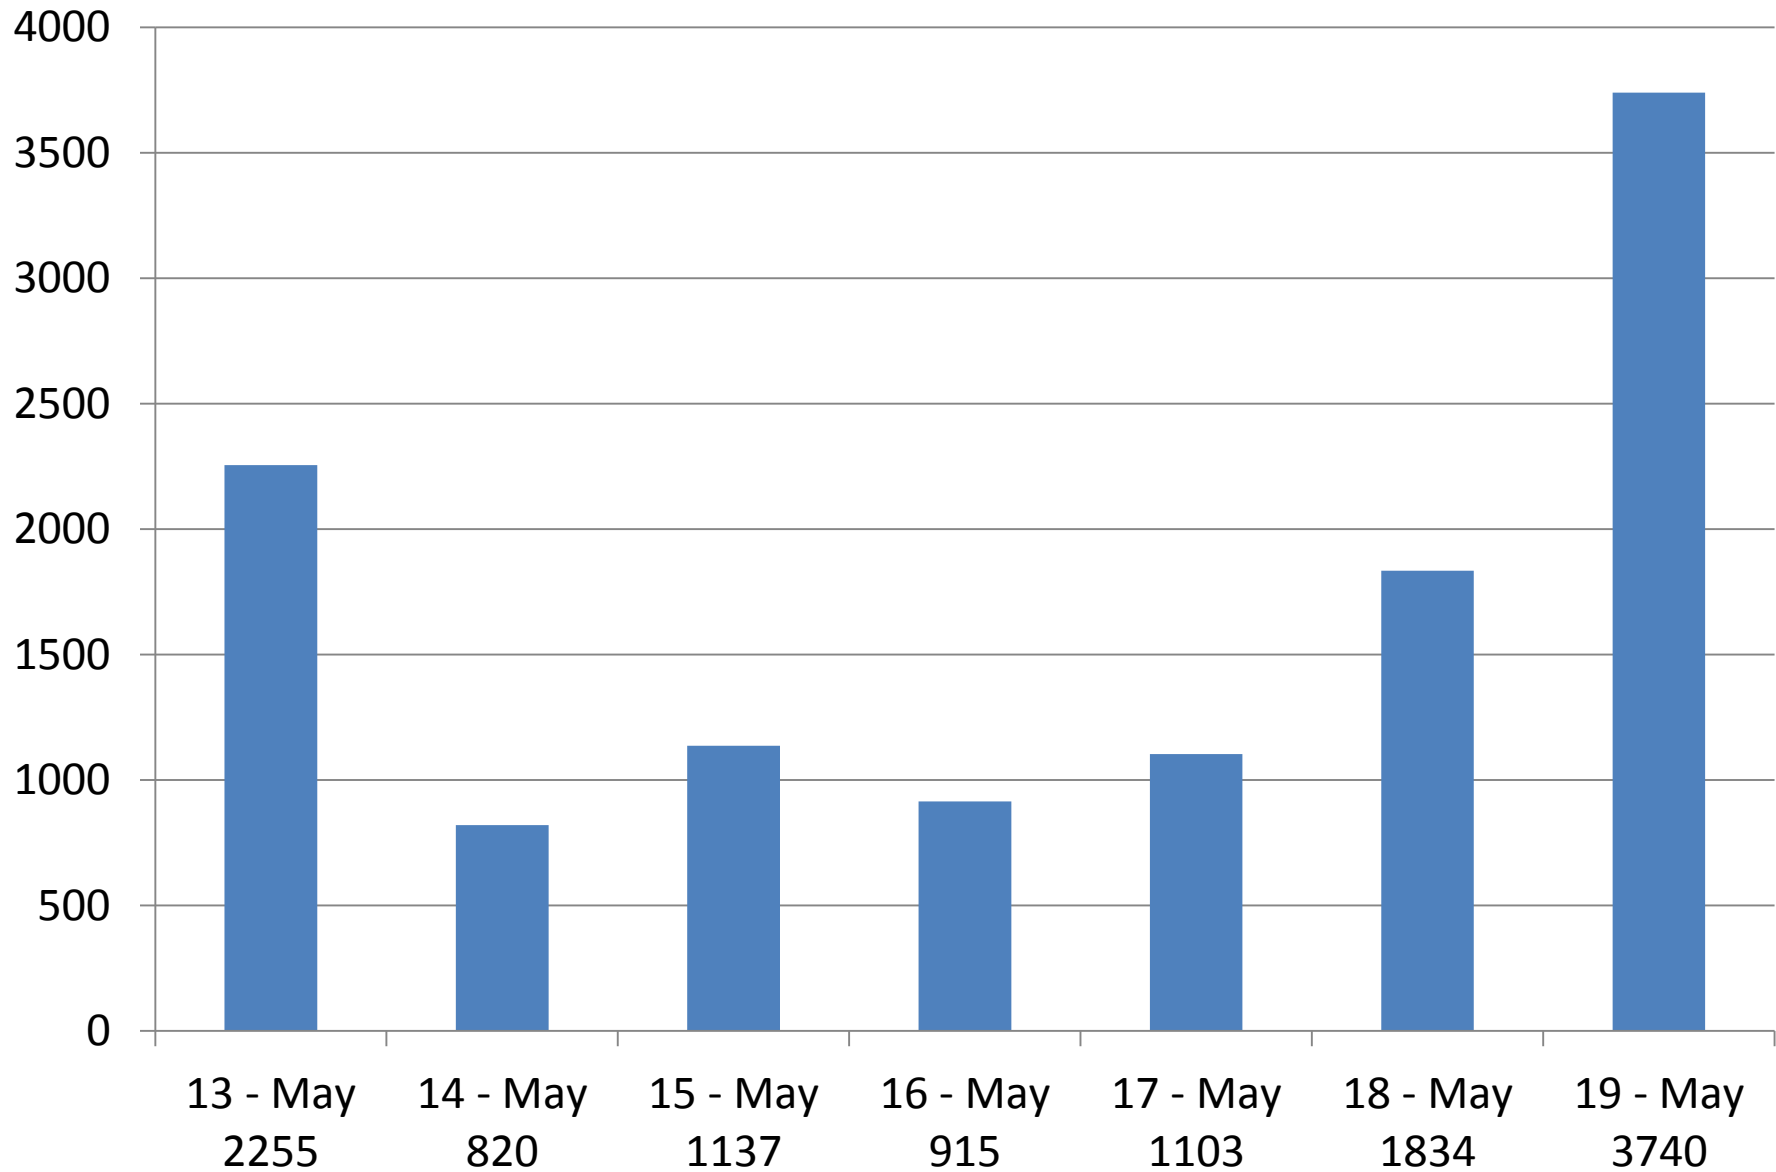

Cincinnati Bell Connector Streetcar Weekly Ridership | April 29 – May 5, 2018

Cincinnati Bell Connector Streetcar Weekly Ridership | May 6 - 12, 2018

Cincinnati Bell Connector Streetcar Weekly Ridership | May 13 - 19, 2018

Cincinnati Bell Connector Streetcar Weekly Ridership | May 20 - 26, 2018

Cincinnati Bell Connector Streetcar Weekly Ridership | May 27 – June 2, 2018