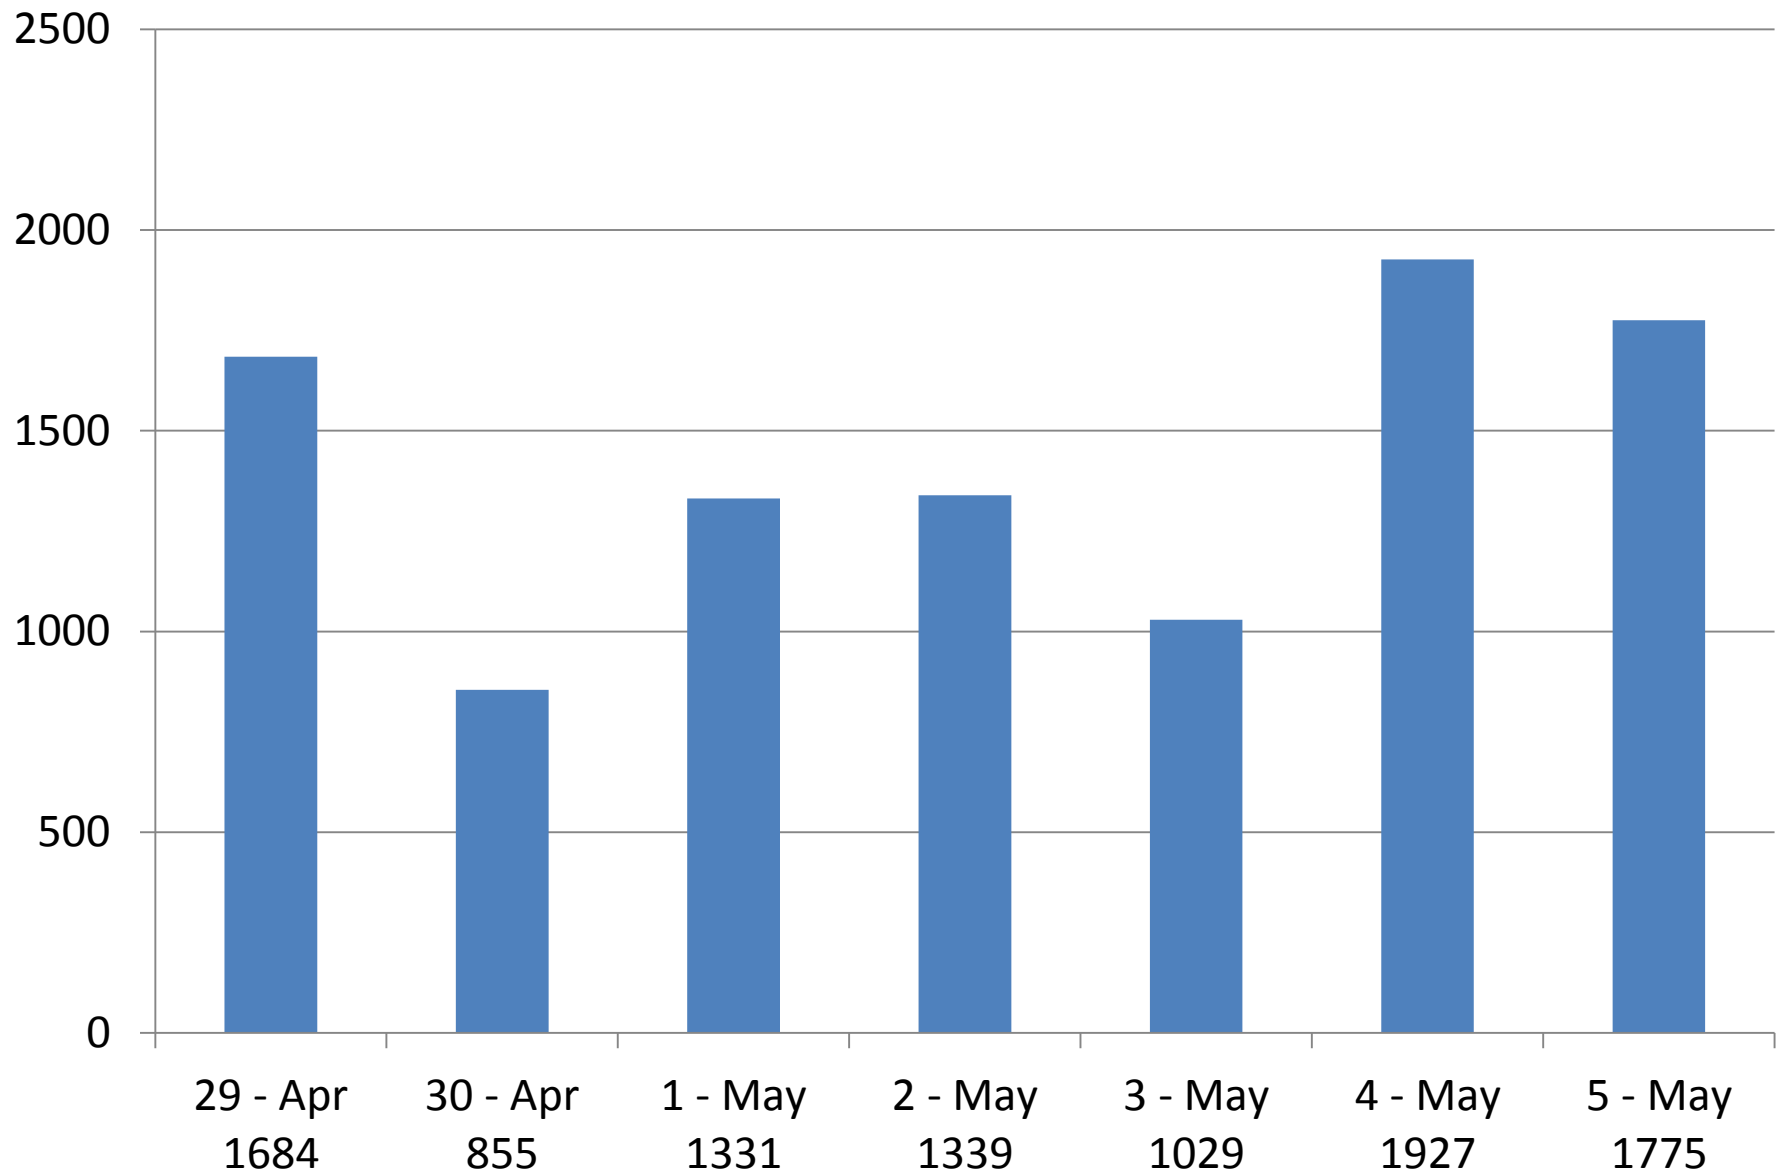

Cincinnati Bell Connector Streetcar Weekly Ridership | April 29 – May 5, 2018

Cincinnati Bell Connector Streetcar Weekly Ridership | May 6 - 12, 2018

Cincinnati Bell Connector Streetcar Weekly Ridership | May 13 - 19, 2018

Cincinnati Bell Connector Streetcar Weekly Ridership | May 20 - 26, 2018

Cincinnati Bell Connector Streetcar Weekly Ridership | May 27 – June 2, 2018