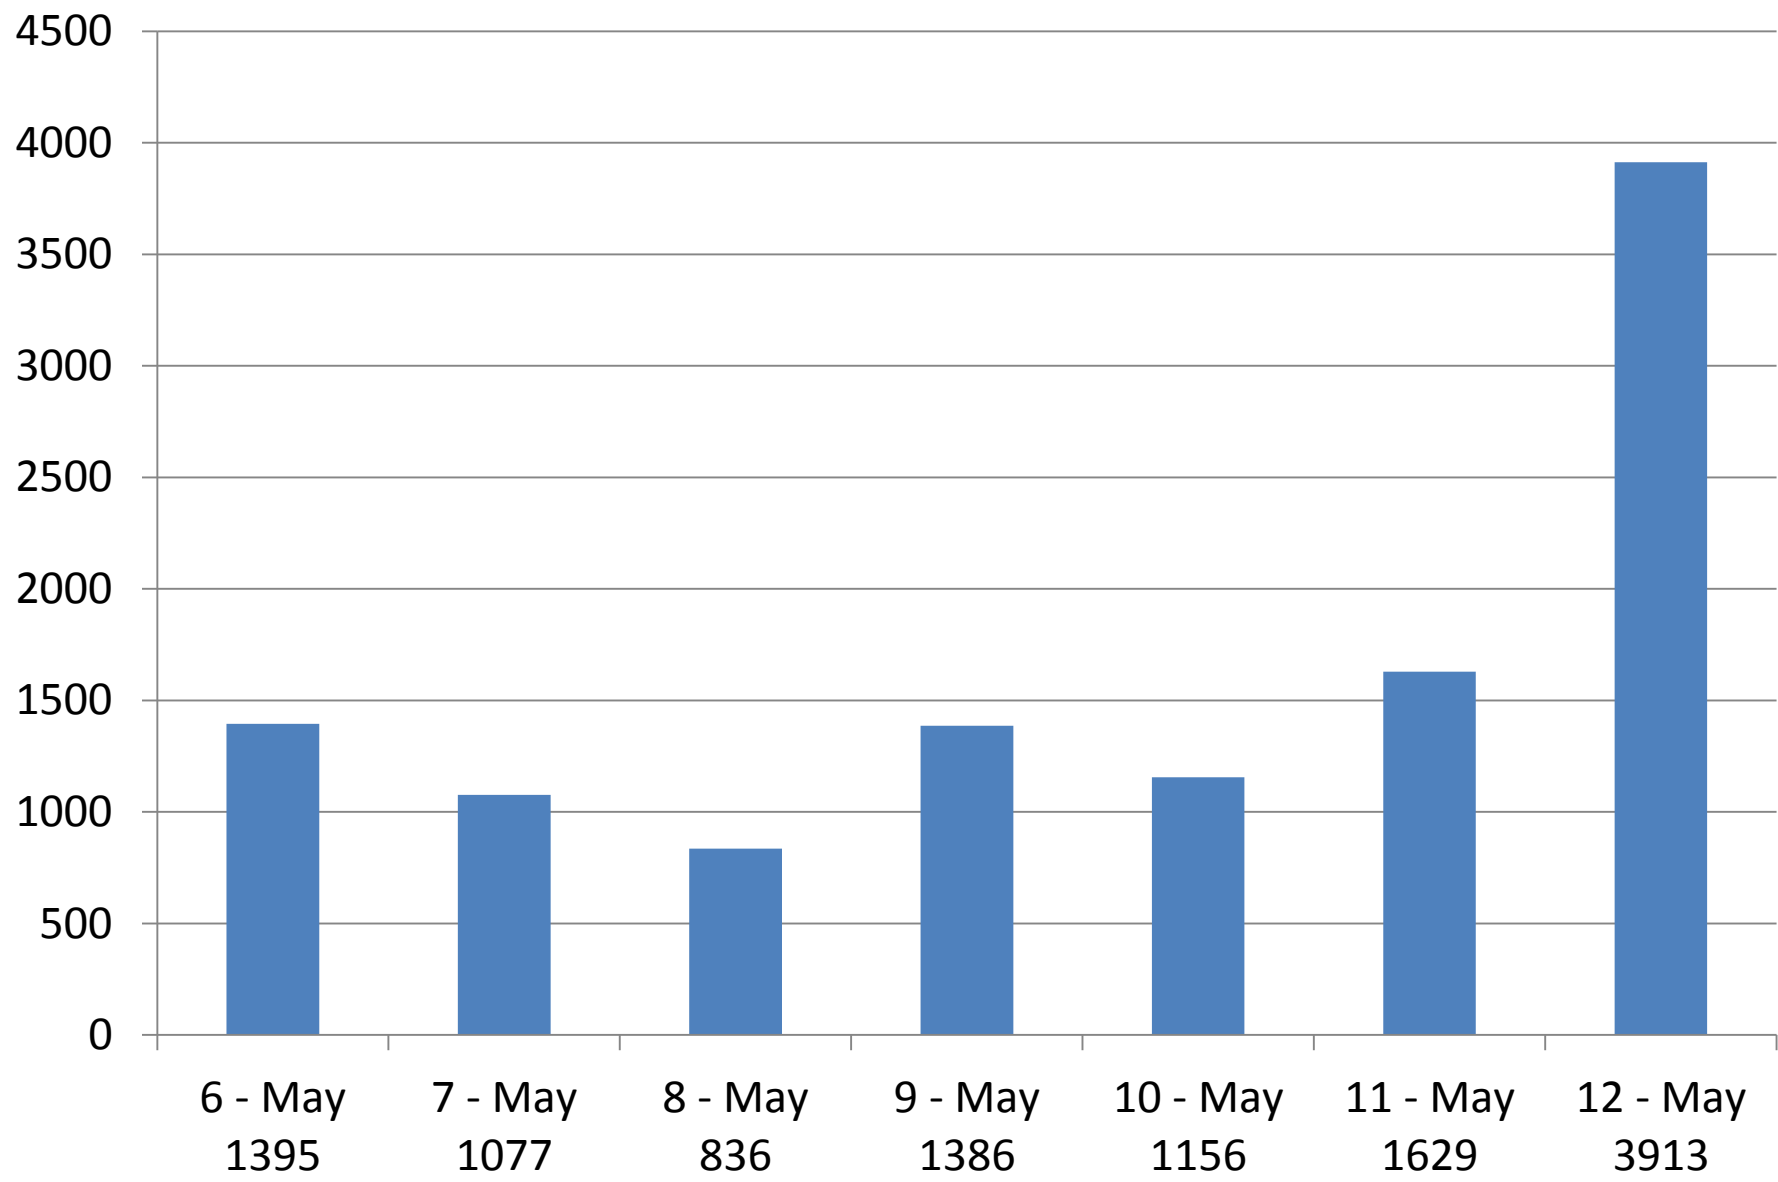

Cincinnati Bell Connector Streetcar Weekly Ridership | April 29 – May 5, 2018

Cincinnati Bell Connector Streetcar Weekly Ridership | May 6 - 12, 2018

Cincinnati Bell Connector Streetcar Weekly Ridership | May 13 - 19, 2018

Cincinnati Bell Connector Streetcar Weekly Ridership | May 20 - 26, 2018

Cincinnati Bell Connector Streetcar Weekly Ridership | May 27 – June 2, 2018